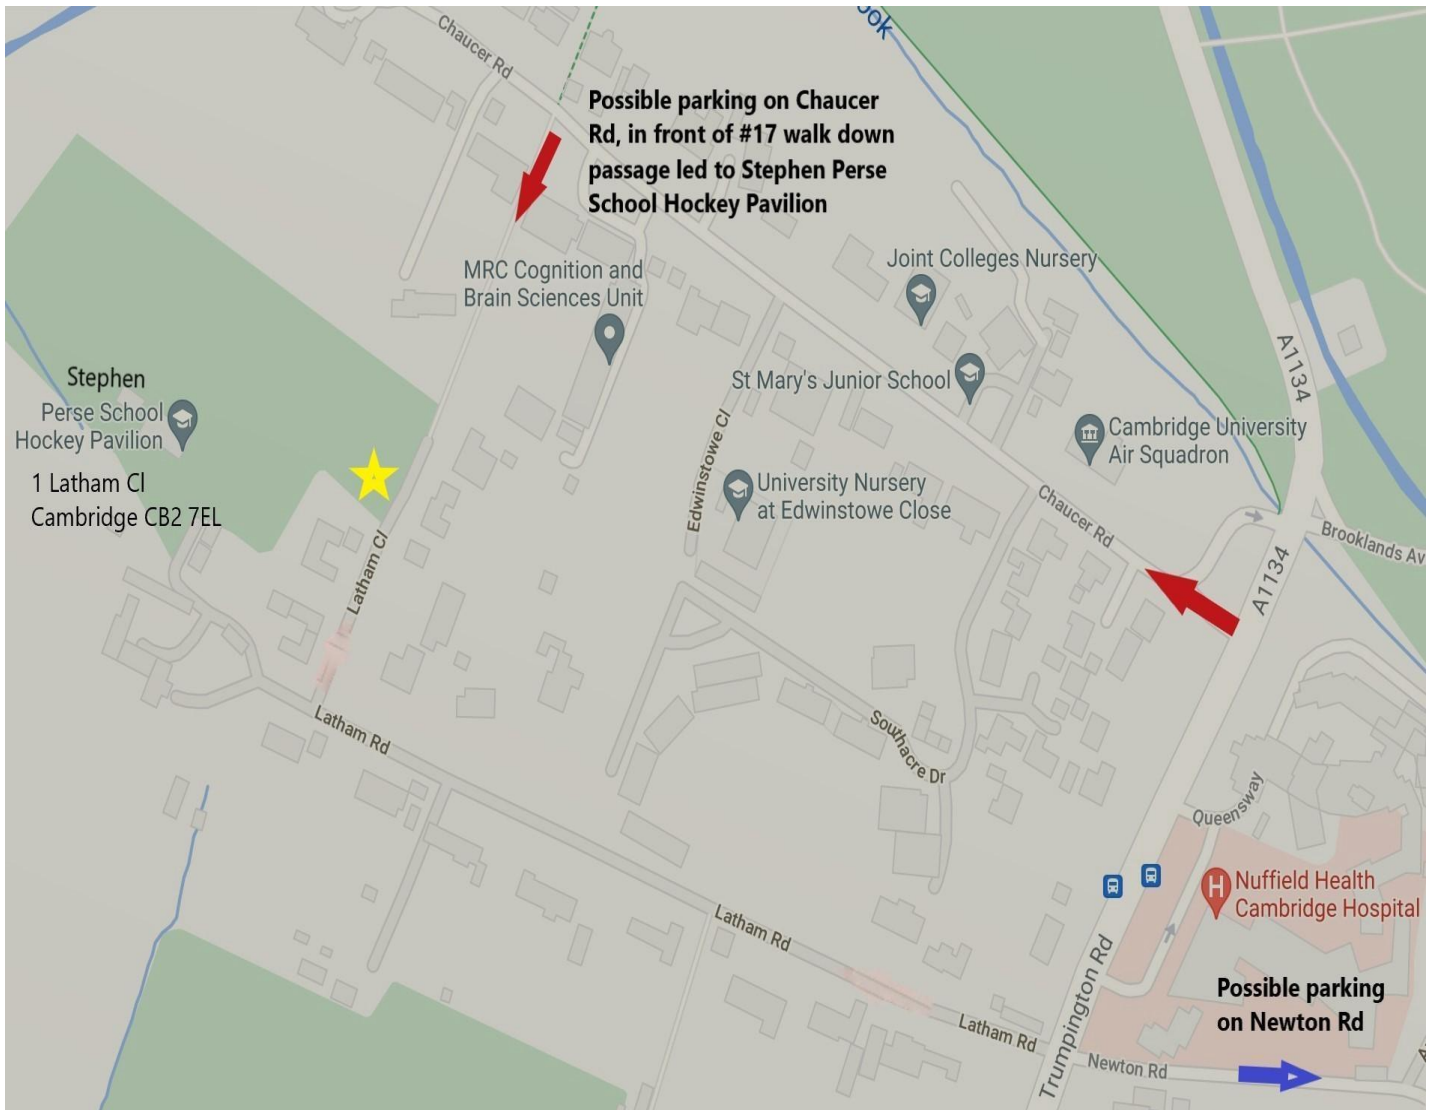

Direction:
Stephen Perse Sport Grounds
1 Latham CL, CB2 7EL

** Here is a precise what3words address for Stephen Perse Sport Ground, made of 3 random words. Every 3 metre square in the world has its own unique what3words address. Click on link:
<https://w3w.co/drove.rested.gain>

Suggested Locations for Parking :

Newton Road

- After bend in road there are parking options

Chaucer Road

- In front of #17 there is a Pedestrian footpath leading to Stephen Perse Sport Grounds

Trumpington Road

- Pay & Display parking across from Botanical Gardens

Lammas Land Car Parking (See map below to take footpath from car park)

- Driftway, Monday-Sunday 2 hrs/£2 pay card or mobile

Here is a precise what3words address of **ALL** suggested locations for parking. Every 3 metre square in the world has its own unique what3words address. Click on sat nav links below:

Newton Road

<https://w3w.co/hill.small.rides>

Chaucer Road

<https://w3w.co/means.yappy.line>

Trumpington Road P&D

<https://w3w.co/drive.villa.vine>

Lammas Land Car Park

<https://w3w.co/soccer.shadow.axed>