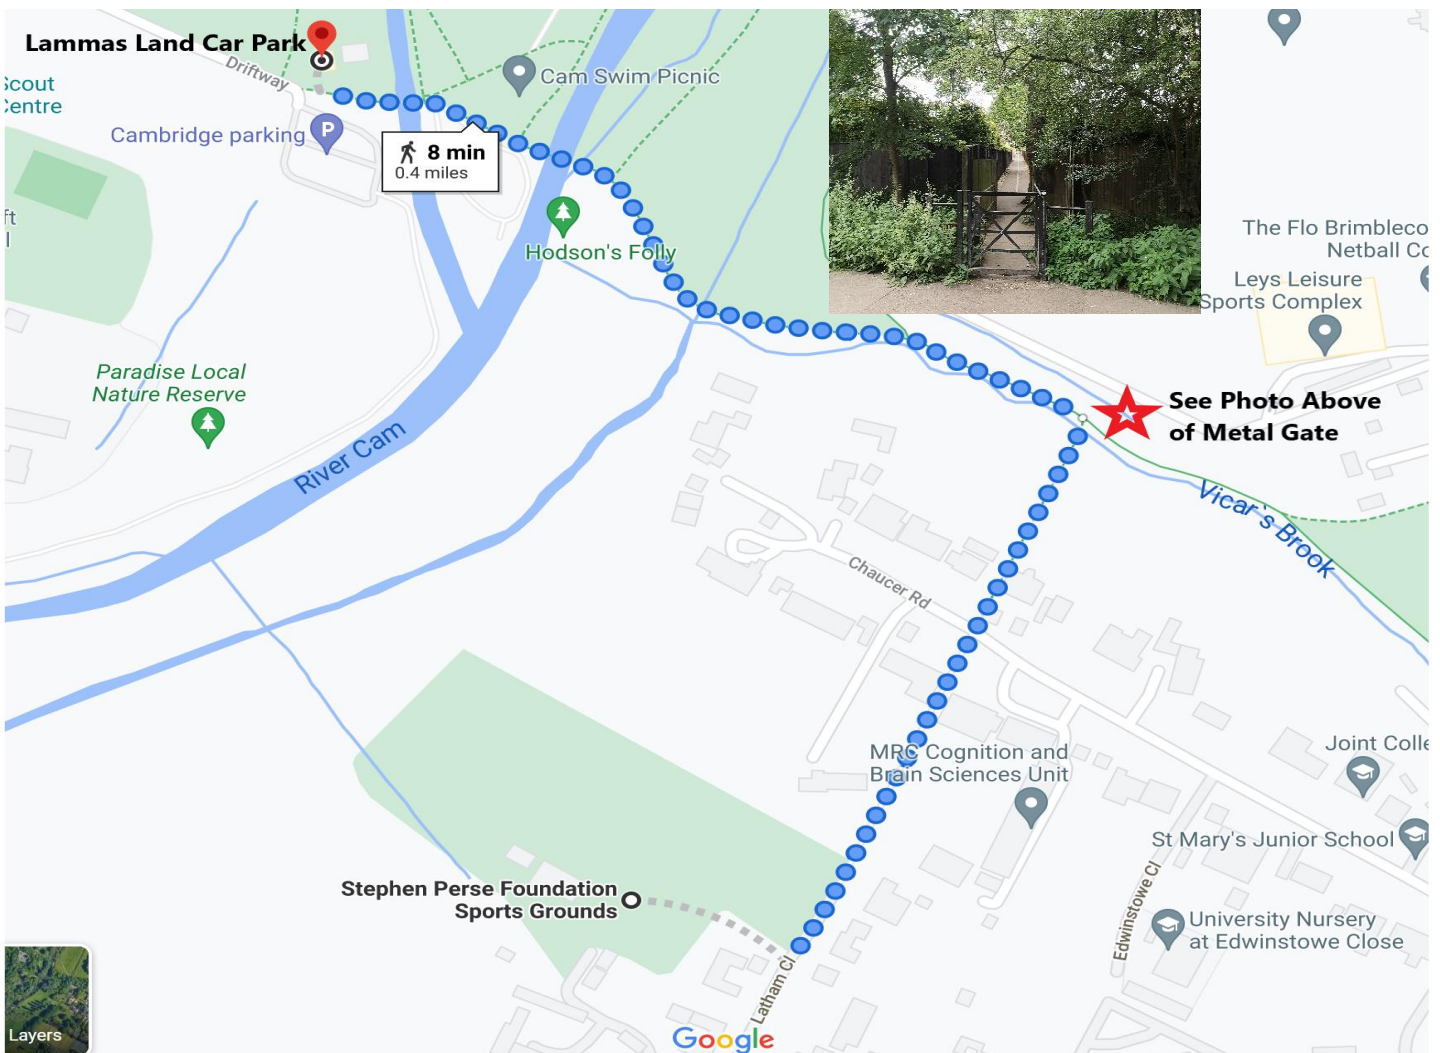

Direction:
Stephen Perse Sport Grounds
1 Latham CL, CB2 7EL

** Here is a precise what3words address for Stephen Perse Sport Ground, made of 3 random words. Every 3 metre square in the world has its own unique what3words address. Click on link:
<https://w3w.co/drove.rested.gain>

Suggested Locations for Parking :

Newton Road

- After bend in road there are parking options

Chaucer Road

- In front of #17 there is a Pedestrian footpath leading to Stephen Perse Sport Grounds

Trumpington Road

- Pay & Display parking across from Botanical Gardens

Lammas Land Car Parking (See map below to take footpath from car park)

- Driftway, Monday-Sunday 2 hrs/£2 pay card or mobile

Here is a precise what3words address of **ALL** suggested locations for parking. Every 3 metre square in the world has its own unique what3words address. Click on sat nav links below:

Newton Road

<https://w3w.co/hill.small.rides>

Chaucer Road

<https://w3w.co/means.yappy.line>

Trumpington Road P&D

<https://w3w.co/drive.villa.vine>

Lammas Land Car Park

<https://w3w.co/soccer.shadow.axed>